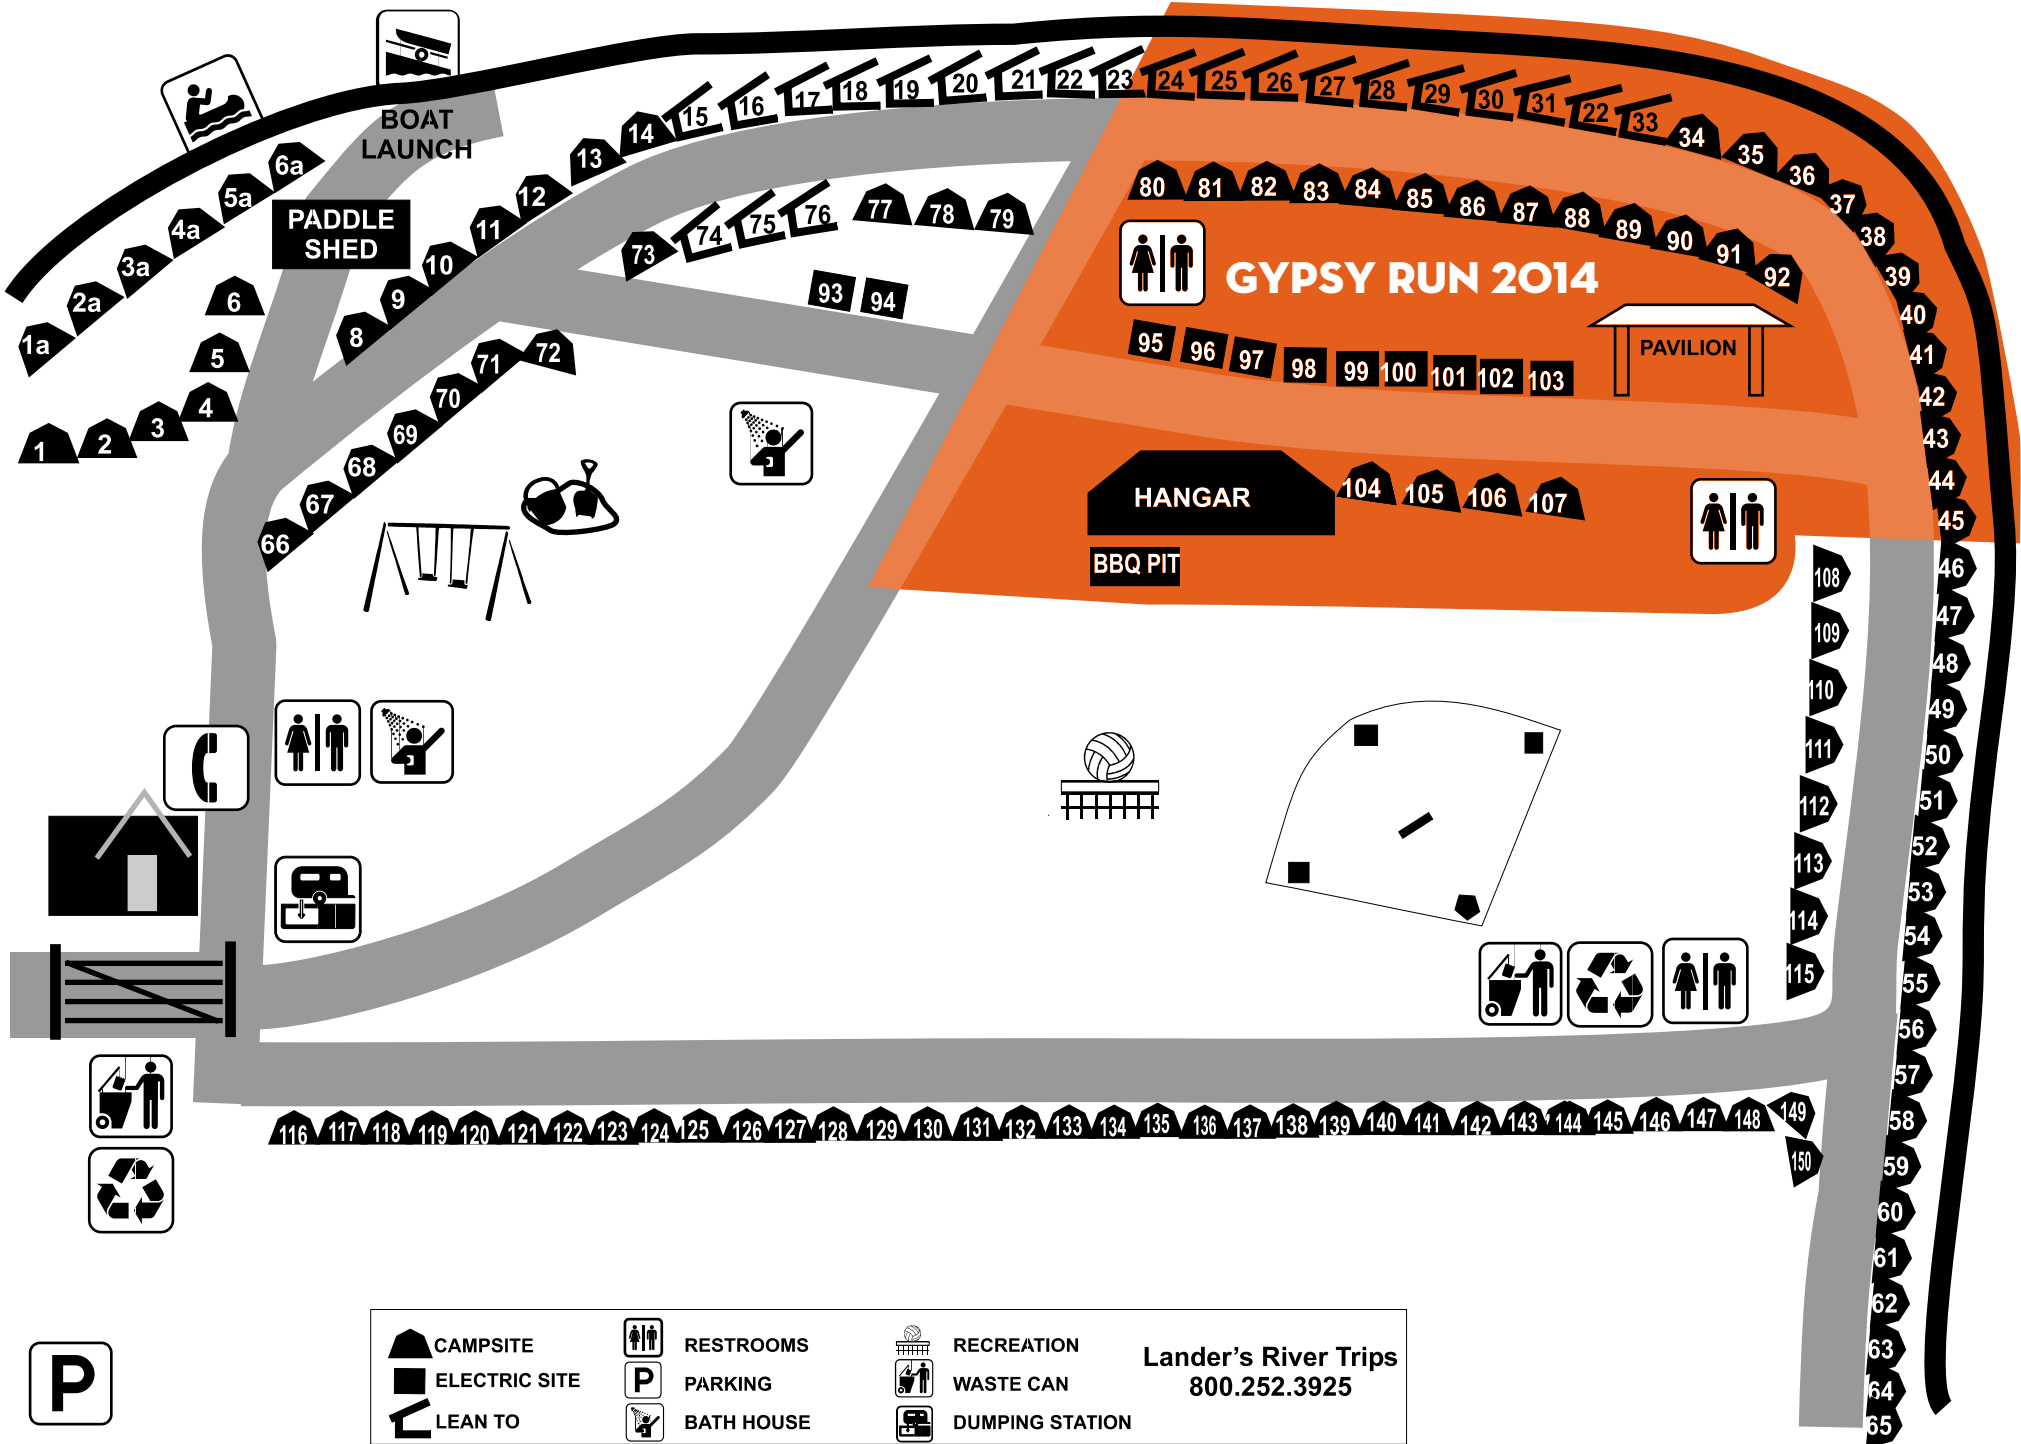

# NARROWSBURG CAMPGROUND

	CAMPSITE		RESTROOMS		RECREATION	<b>Lander's River Trips</b> 800.252.3925
	ELECTRIC SITE		PARKING		WASTE CAN	
	LEAN TO		BATH HOUSE		DUMPING STATION	